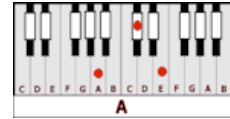

## GUITAR / KEYBOARD CHORDS:

**Em** = o22000

**G** = 320003

**A** = xo222o

### INTRO: (moderate, hard drum intro) Guitar lead intro over Em

(> equals strong emphasis, in this case an **Em** = 779987 emphatically played high on the 7<sup>th</sup> fret for accent)

**Em** **G-A-Em**  
**I was thinking about parking the other night...we was out on a back road**  
**Em** **G-A-Em**  
**Me and my baby was just gettin' right...all systems on overload**