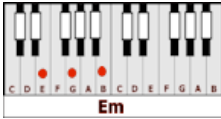

# STEAMY WINDOWS – Tina Turner (Em)

## GUITAR / KEYBOARD CHORDS:

**Em** = o22000

**G** = 320003

**A** = xo222o